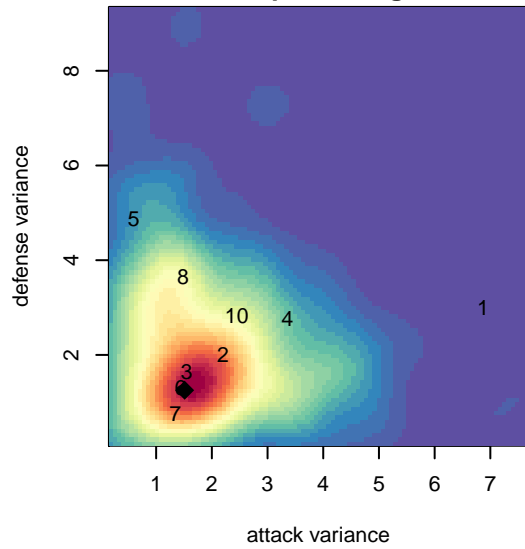

**attack and defense variance (black dot)
relative to other teams
and top 10 in region**

**attack and defense rating
relative to others at age
and all opponents in last 13 months**

**attack and defense rating
relative to others at age
and all opponents in last 13 months**

Performance relative to 13 month average

Performance relative to 13 month average

Distribution of opponents
 Red = Lose zone, Blue = Win zone, Green = Even
 Black line separates win/lose zones

lot. A=Neither has attack advantage, B=Opponent has both attack and defense advantage, C=Opponent has both attack and defense disadvantage, D=Both have