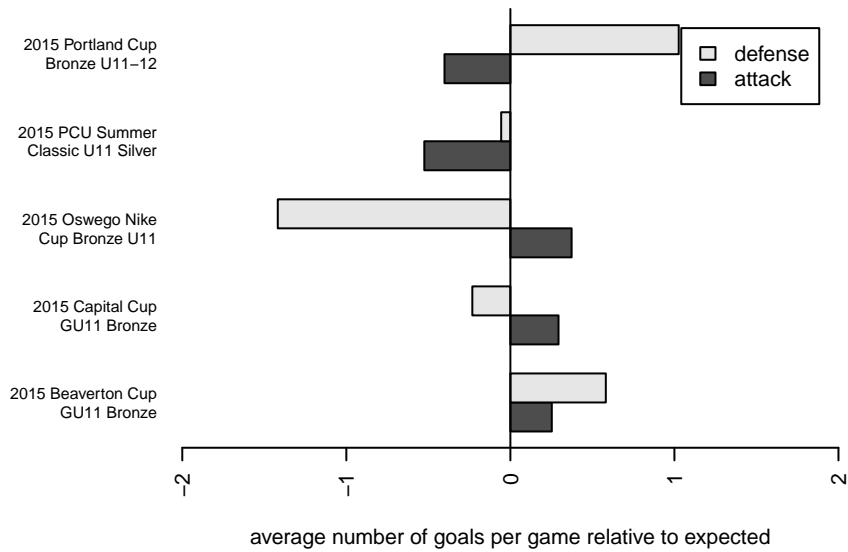

**attack and defense variance (black dot)
relative to other teams
and top 10 in region**

**attack and defense rating
relative to others at age
and all opponents in last 13 months**

**attack and defense rating
relative to others at age
and all opponents in last 13 months**

Performance relative to 13 month average

Performance relative to 13 month average

Distribution of opponents
 Red = Lose zone, Blue = Win zone, Green = Even
 Black line separates win/lose zones

lot. A=Neither has attack advantage, B=Opponent has both attack and defense advantage, C=Opponent has both attack and defense disadvantage, D=Both have