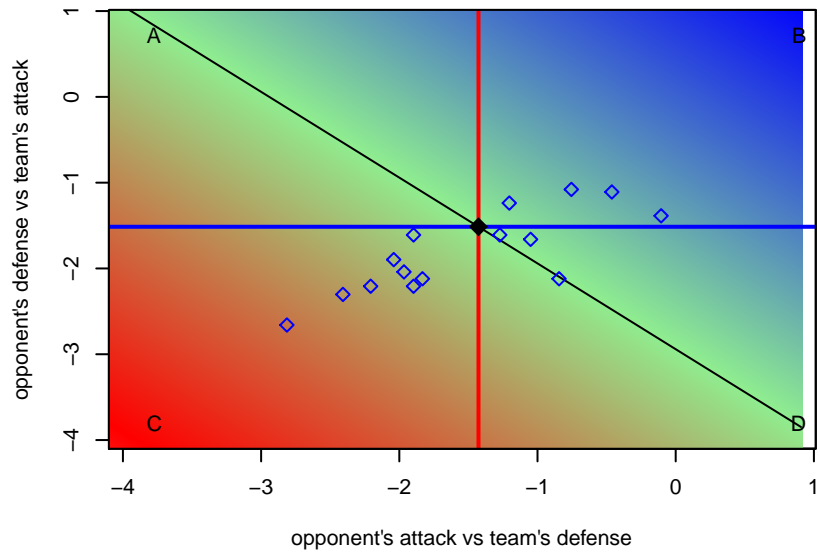

**attack and defense variance (black dot)
relative to other teams
and top 10 in region**

**attack and defense rating
relative to others at age
and all opponents in last 13 months**

**attack and defense rating
relative to others at age
and all opponents in last 13 months**

Performance relative to 13 month average

Performance relative to 13 month average

Distribution of opponents
 Red = Lose zone, Blue = Win zone, Green = Even
 Black line separates win/lose zones

lot. A=Neither has attack advantage, B=Opponent has both attack and defense advantage, C=Opponent has both attack and defense disadvantage, D=Both have